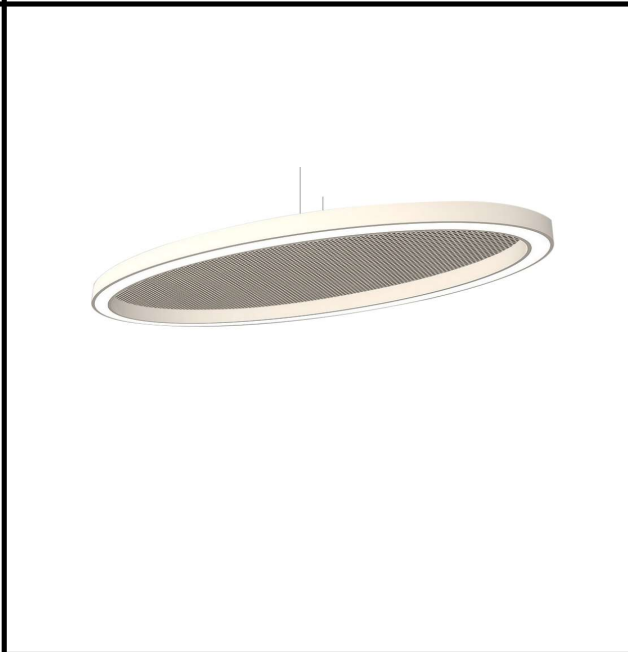

Sovitron Interior Pvt.Ltd.

Model Name	Jetta Ring Oval Acoustic Pendant /DLARJOADPD-35
Description	Architectural Light

Technical description	Image
-----------------------	-------

Dimension	Custom dimension H=60/90/95mm
Frame	Aluminium
Color Tempertaure	5700K
Power	35W
Total Luminous Flux	2800 lm
Efficacy	80 lm/W
IP rating	50
Color Rendering	≥80
Mounting	Pendant
Optics	White Opal Diffuser + Acoustic
Dimming	NON-Dimmable
Operating Voltage	220-240 VAC
Standard Lifetime	L70 minimum at 50,000 burning hours