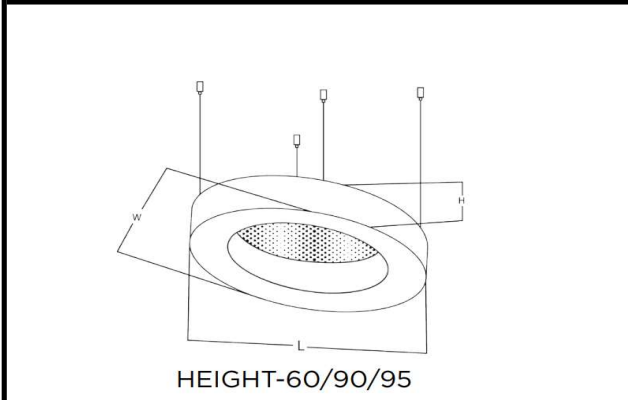

Sovitron Interior Pvt.Ltd.

Model Name	Jetta Ring Oval Acoustic Pendant /DLARJOADPD-35
Description	Architectural Light

Technical description	Image
-----------------------	-------

Dimension	Custom dimension H=60/90/95mm
Frame	Aluminium
Color Tempertaure	5700K
Power	35W
Total Luminous Flux	2800 lm
Efficacy	80 lm/W
IP rating	50
Color Rendering	≥80
Mounting	Pendant
Optics	White Opal Diffuser + Acoustic
Dimming	NON-Dimmable
Operating Voltage	220-240 VAC
Standard Lifetime	L70 minimum at 50,000 burning hours

Dimension diagram

Remarks:-

Custom dimension, coating and installation available upon request

Address: Plot #7 Saroorpur-Nangla Industrial Area,Ballabgharh-Sohna Road,Faridabad-121005

Email: info@sovitron.com